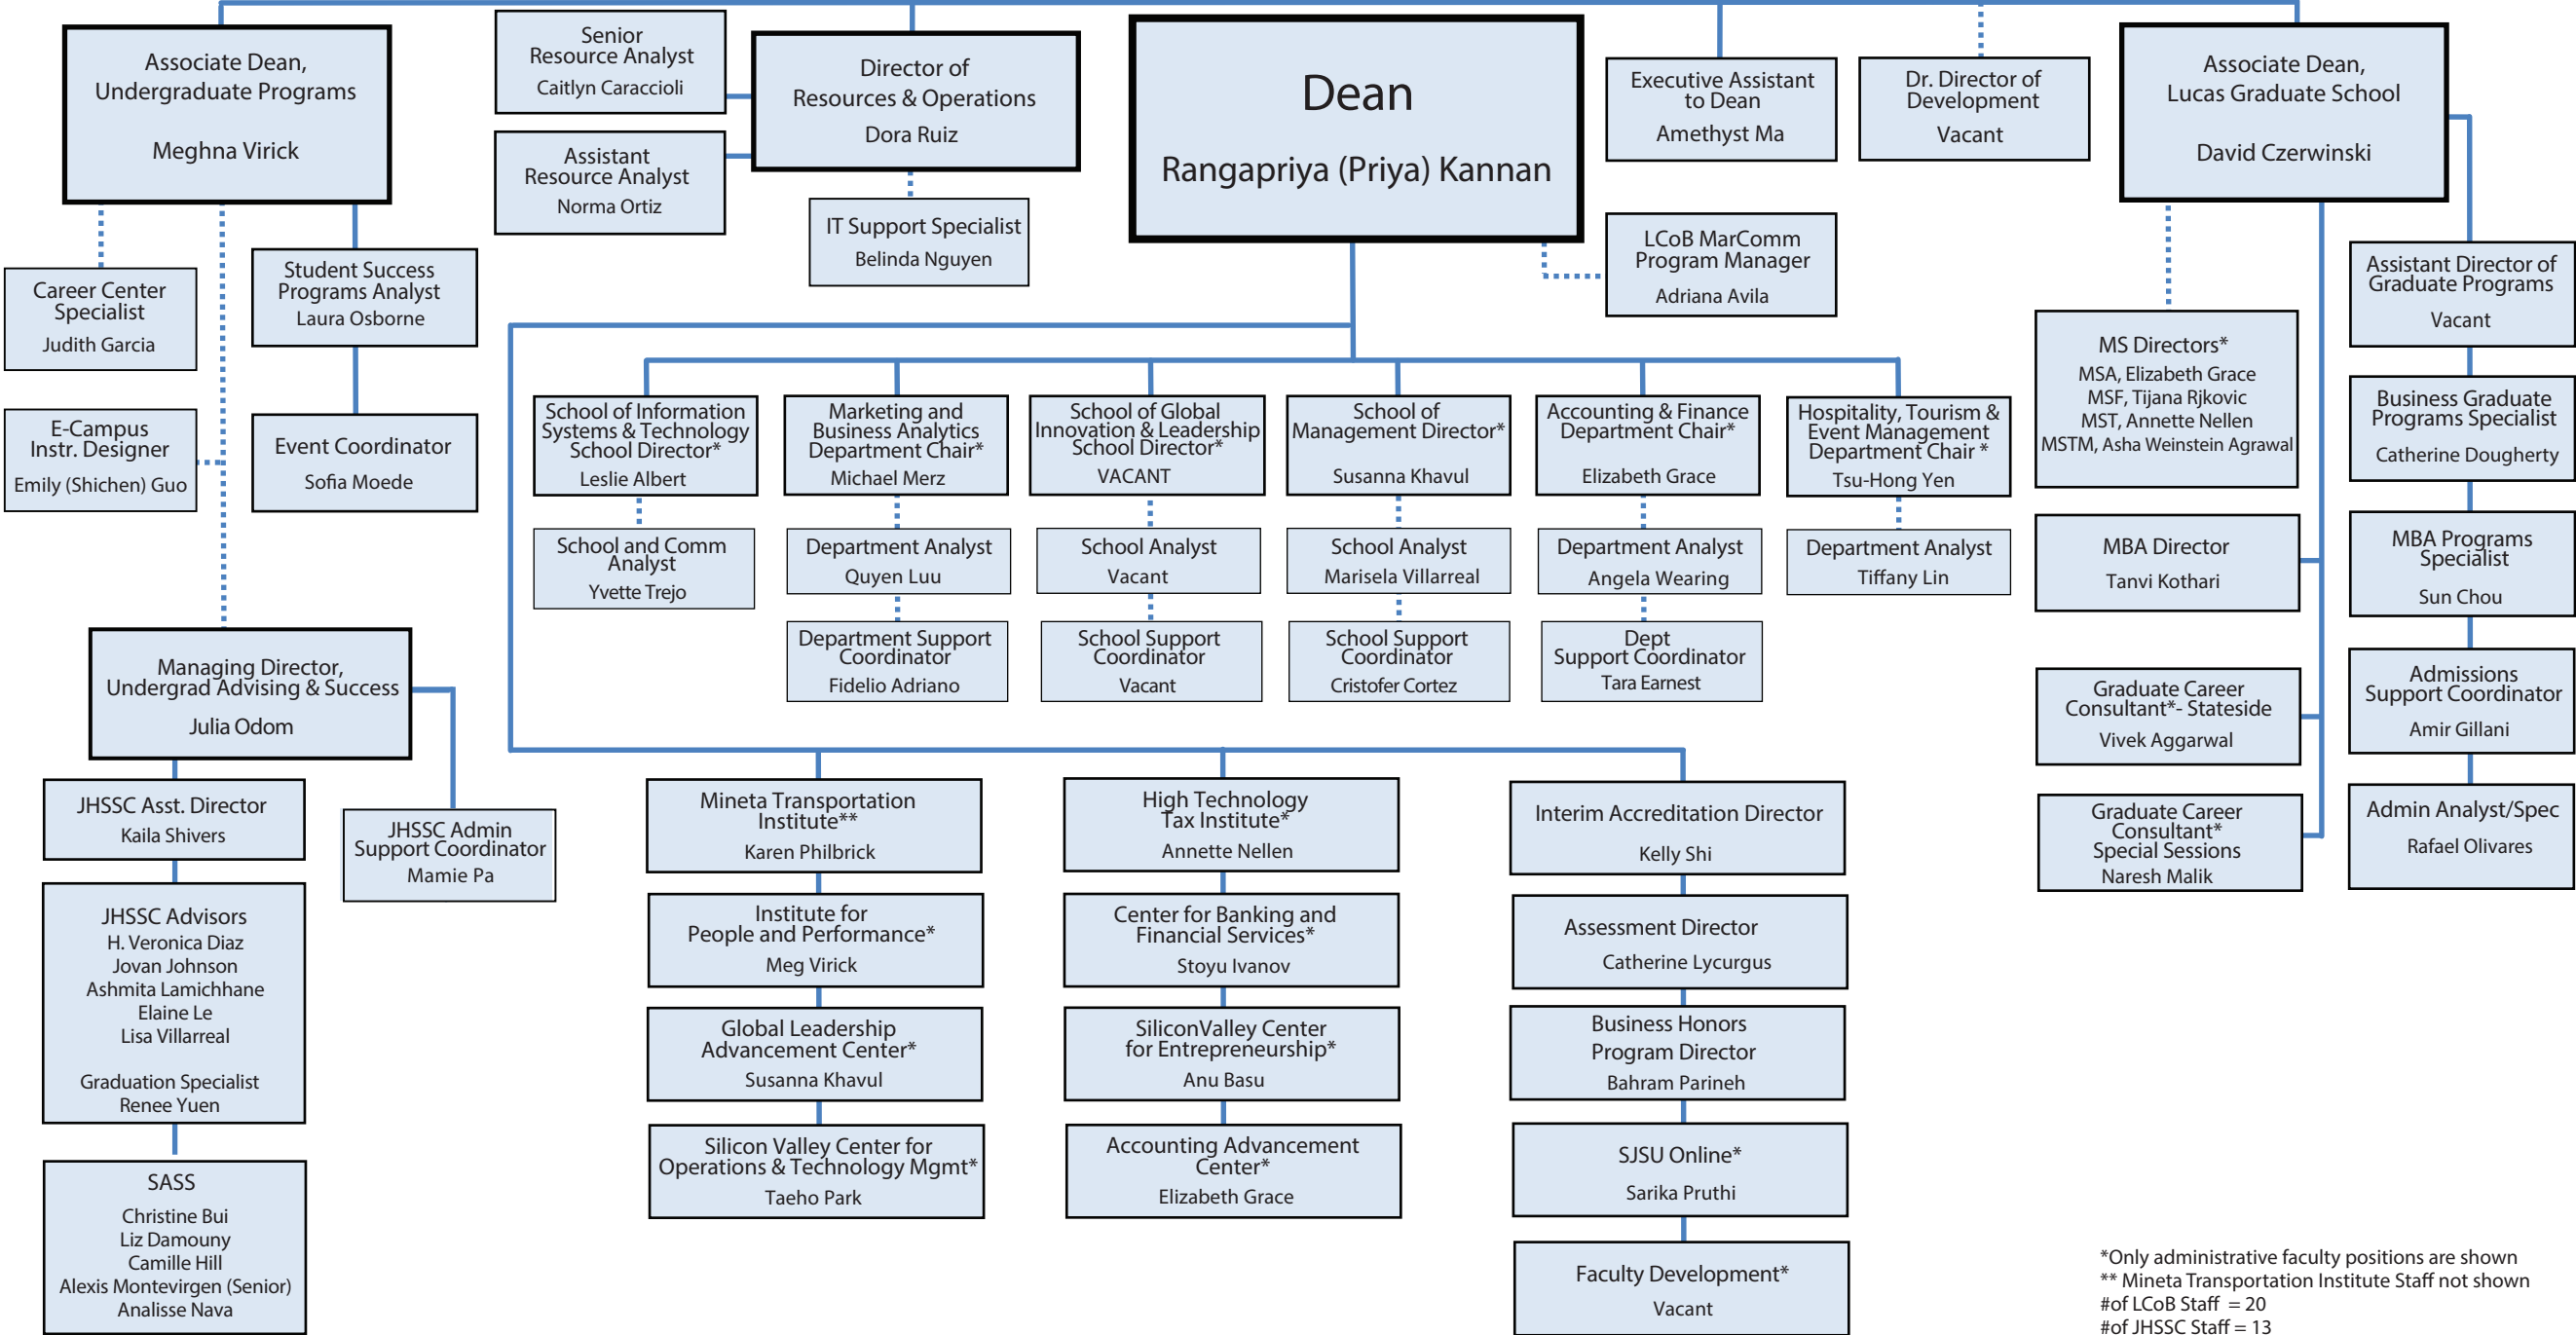

Lucas College and Graduate School of Business Organization Chart (Current)

*Only administrative faculty positions are shown
** Mineta Transportation Institute Staff not shown
#of LCoB Staff = 20
#of JHSC Staff = 13