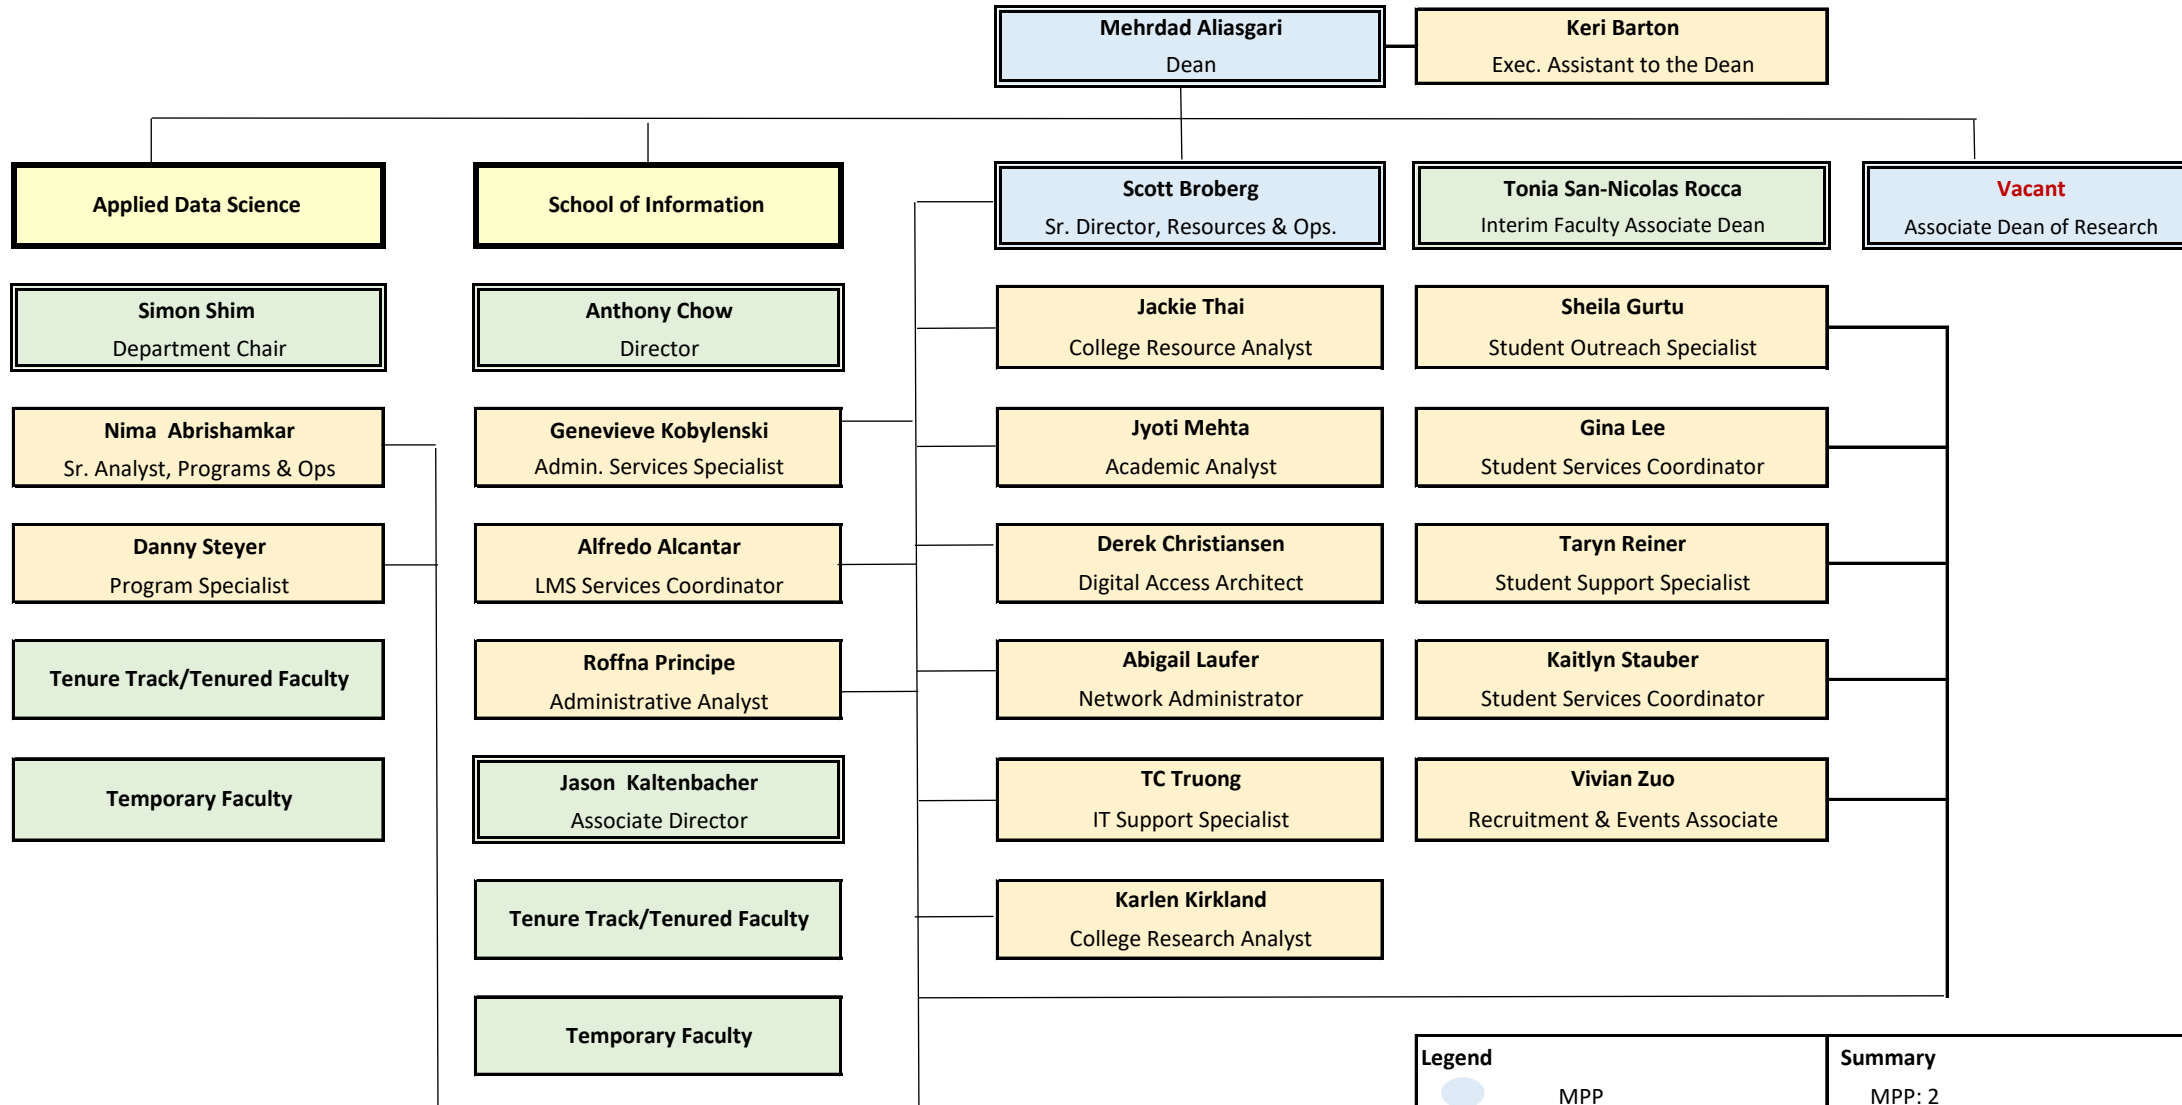

SJSU - College of Information, Data and Society

Legend		Summary	
●	MPP	MPP: 2	
●	Staff	Staff: 17	
●	Faculty	Faculty - ADS: 7	Ischool: 26
—	Direct Reports	Vacant Positions: 1	CIDS Total: 52