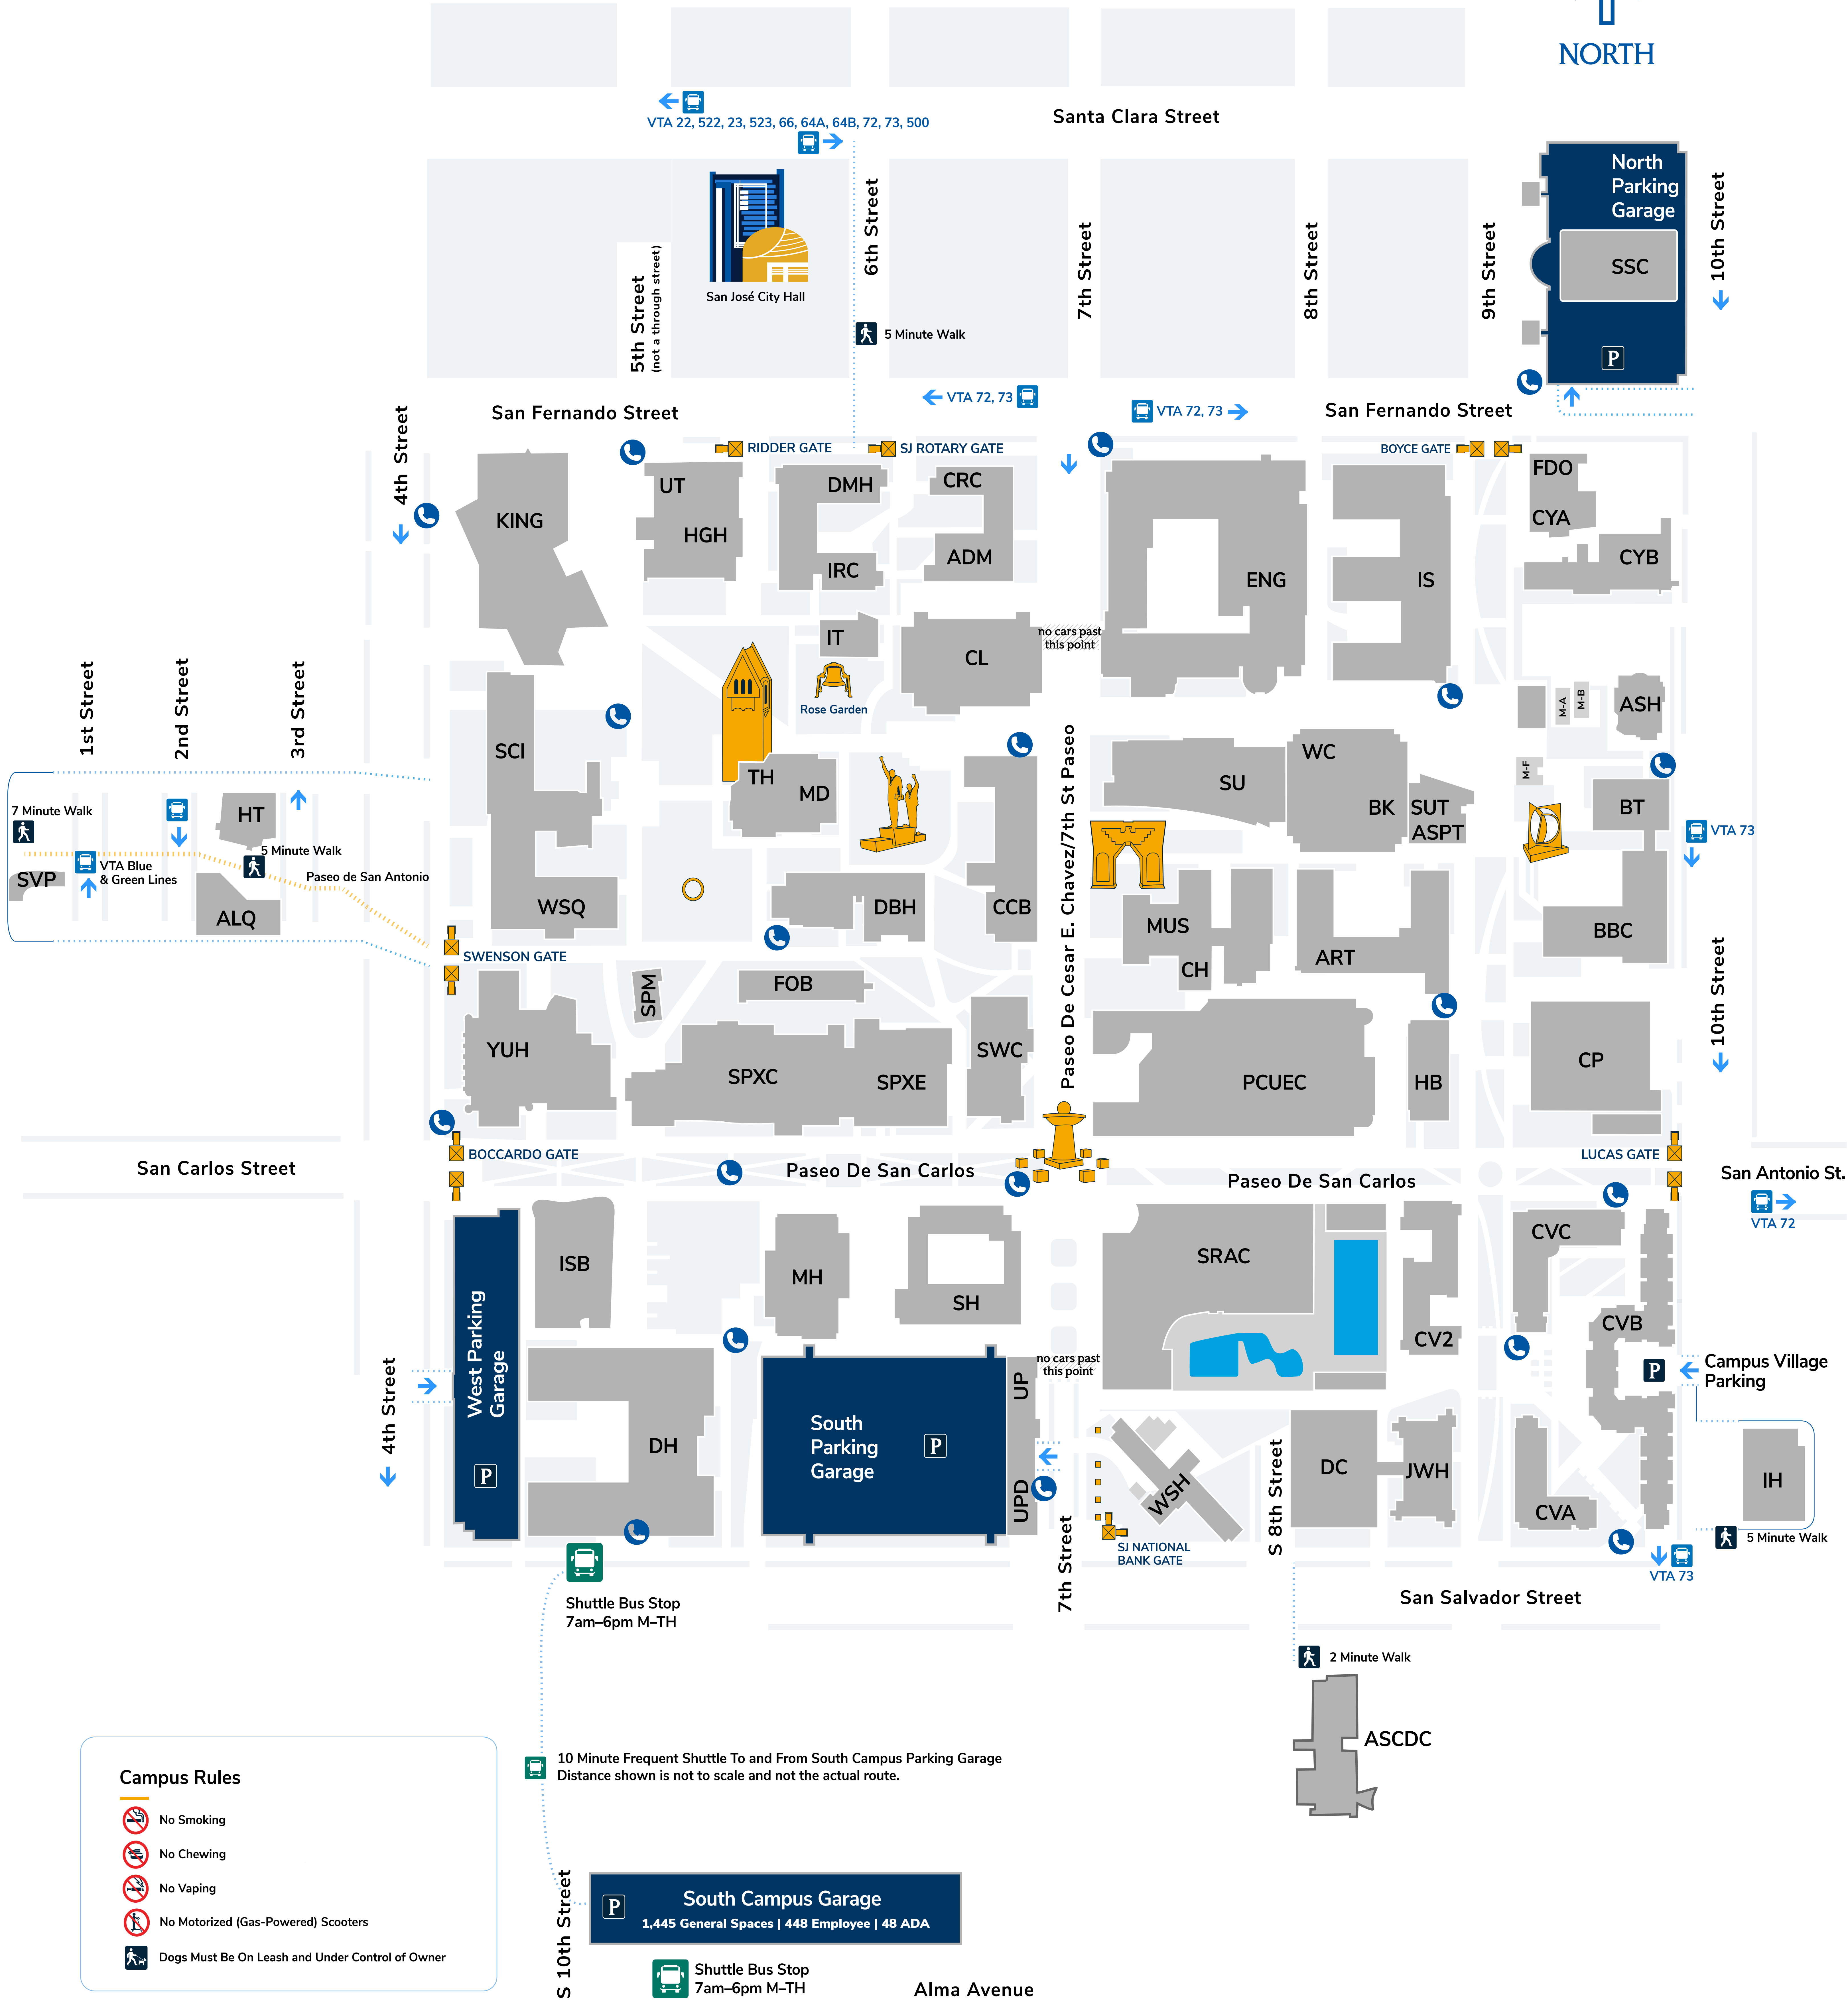

Legend

- Accessible Parking: DMV Placard
- Accessible Parking: University Permit
- Bicycle Enclosure
- Public E-Scooter Parking (Lime, Bird)
- Accessible Entrance
- Controlled Access
- VTA (public transit)
- Bay Wheels (bike share)
- Skateboard Locks
- Information
- Food & Drinks
- Parking Facility
- South Campus Shuttle
- Elevator
- Traffic Flow
- ATM
- Blue Light Phone

The Main Campus is not accessible to cars. Park at designated parking facilities. Campus parking often fills to capacity. All students, faculty, staff and visitors are encouraged to park at the South Campus Garage and take the free, frequent shuttle.